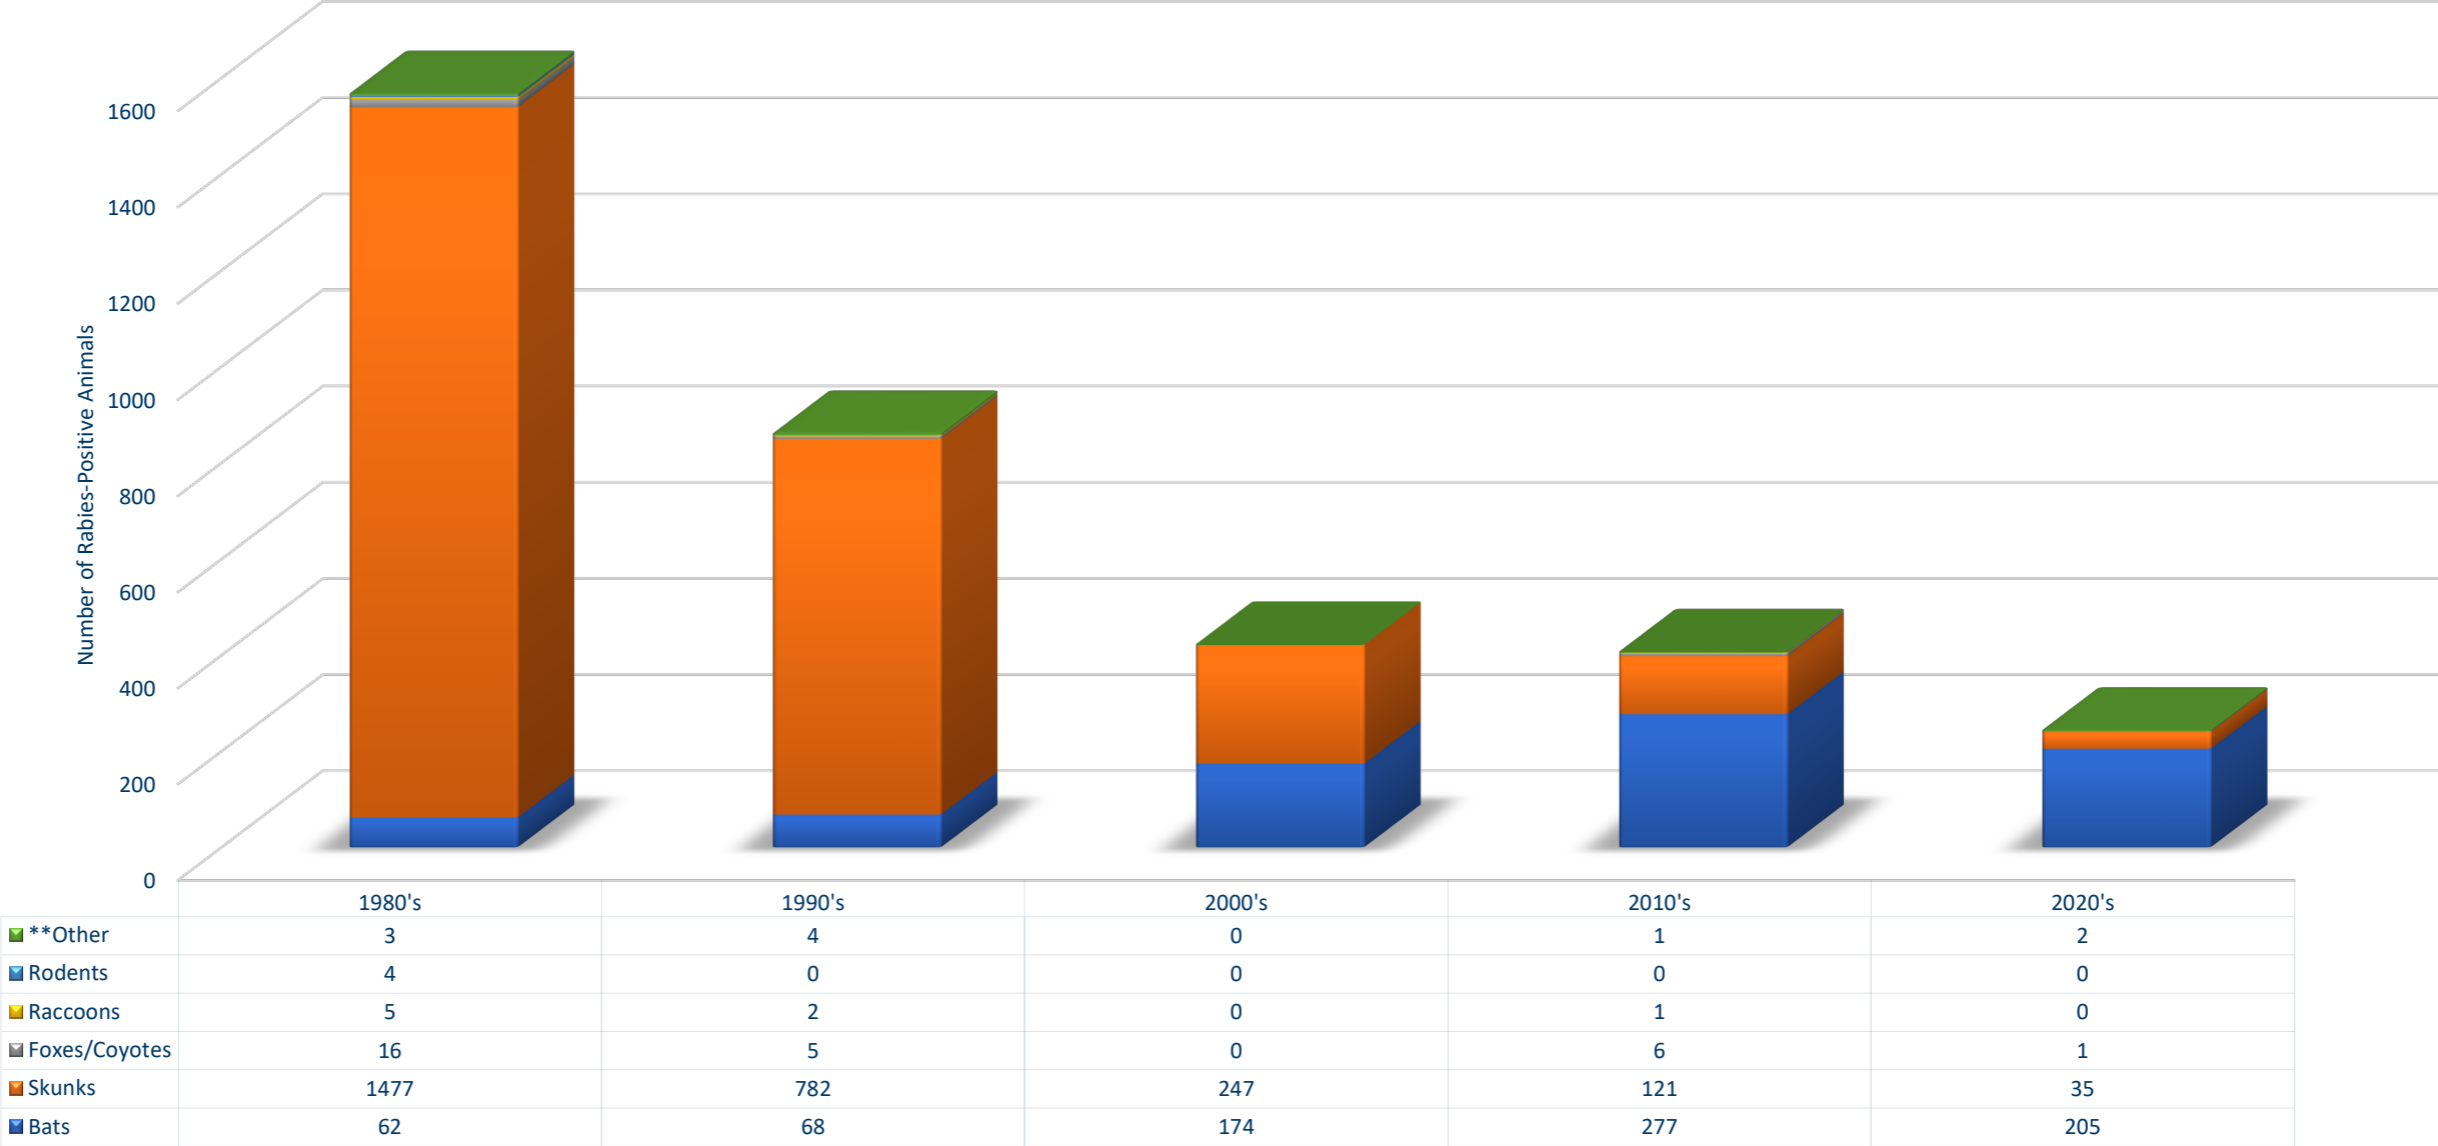

**Rabies in Minnesota Wild Species (1975-Present\*)**

\* 2026 Results current as of 4/30/2026

\*\* Source of data for 2003 and on: Rabies Database query "Positive Cases by Species and County (Jan 1 thru Dec 31)"