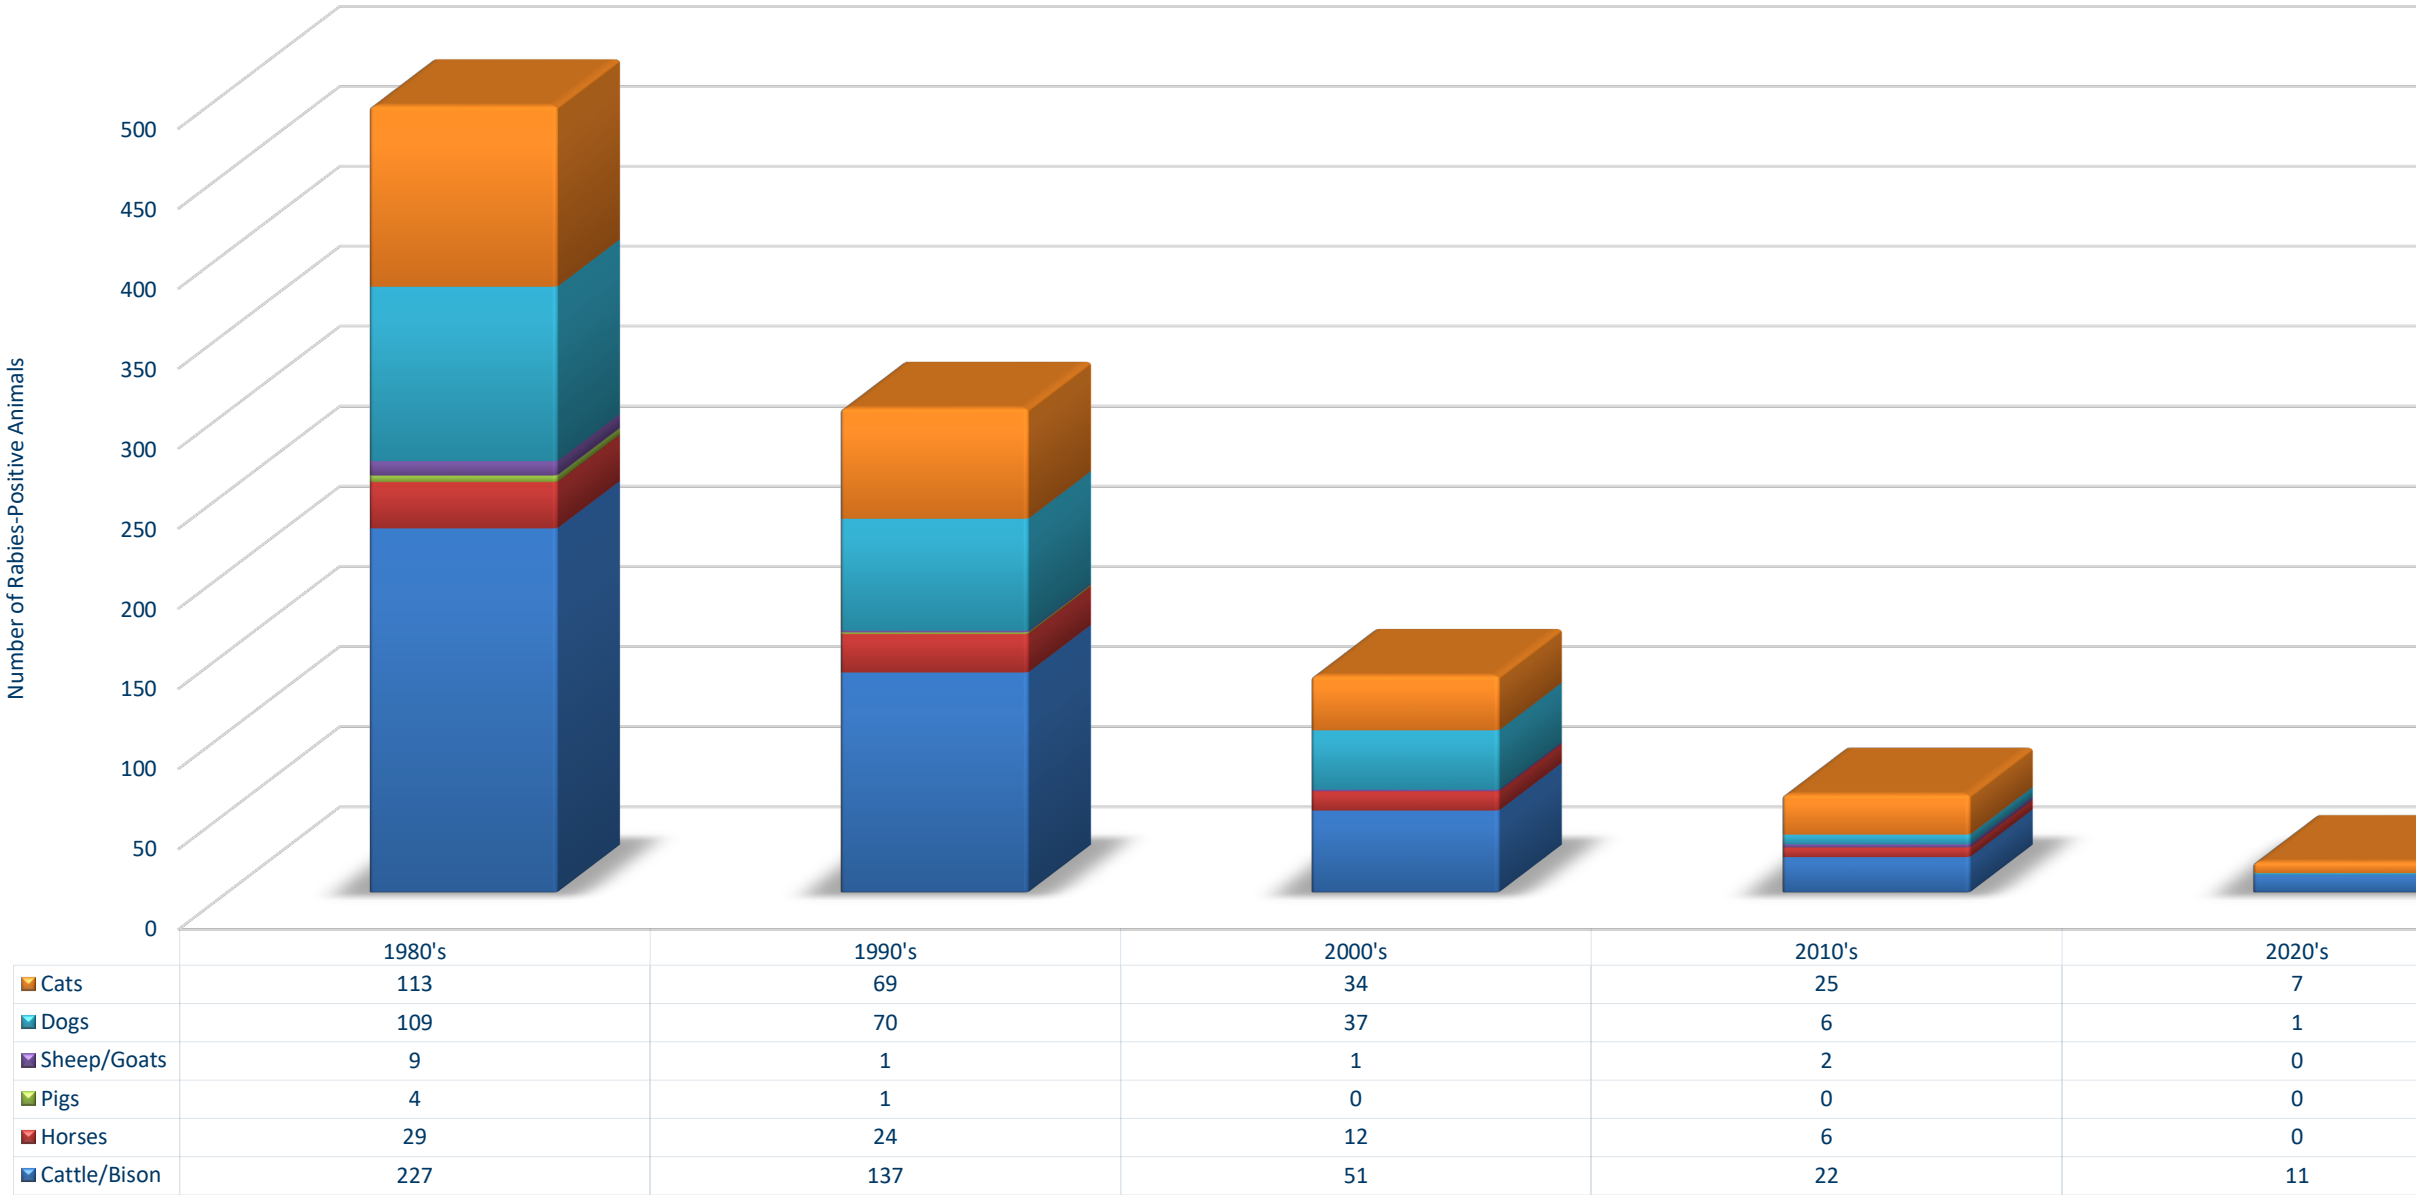

Rabies in Minnesota Domestic Species (1975-Present*)

* 2026 Results current as of 4/30/2026