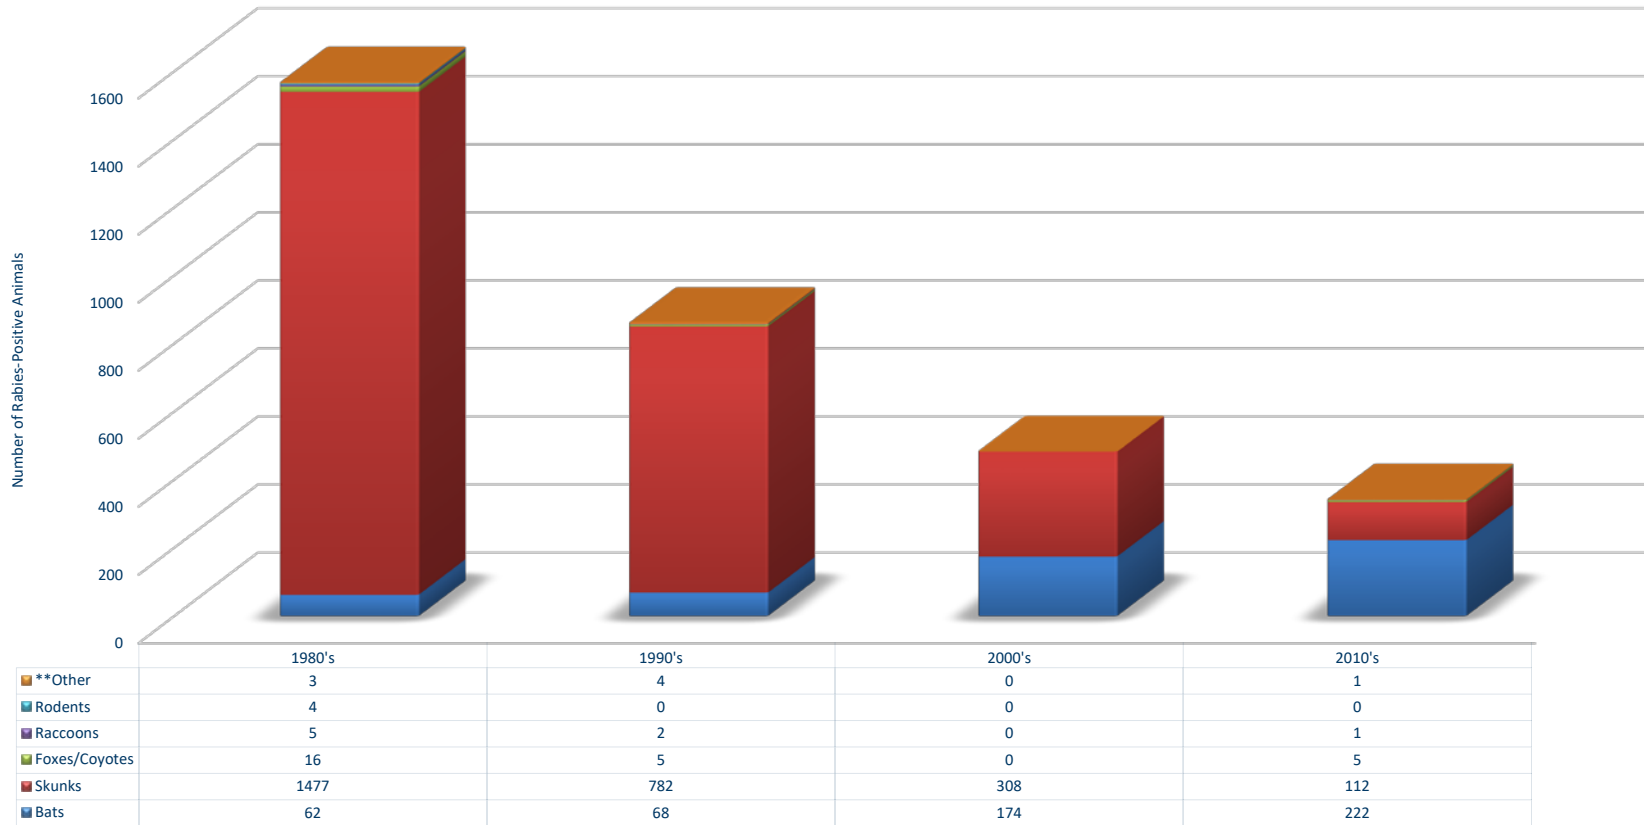

Rabies in Minnesota Wild Species (1975-Present*)

* 2018 Results current as of 9/25/2018

* Refer to table "Laboratory Confirmed Rabies by Species (1975-Present*)"

** Species include: Badgers (2 - 1976, 1999); Beaver (1 - 1988); Llama (1 - 1991); Opossums (2 - 1995, 1999); Rabbit (1 - 1980); Wolf (1 - 1987) & Deer (1 - 2012)