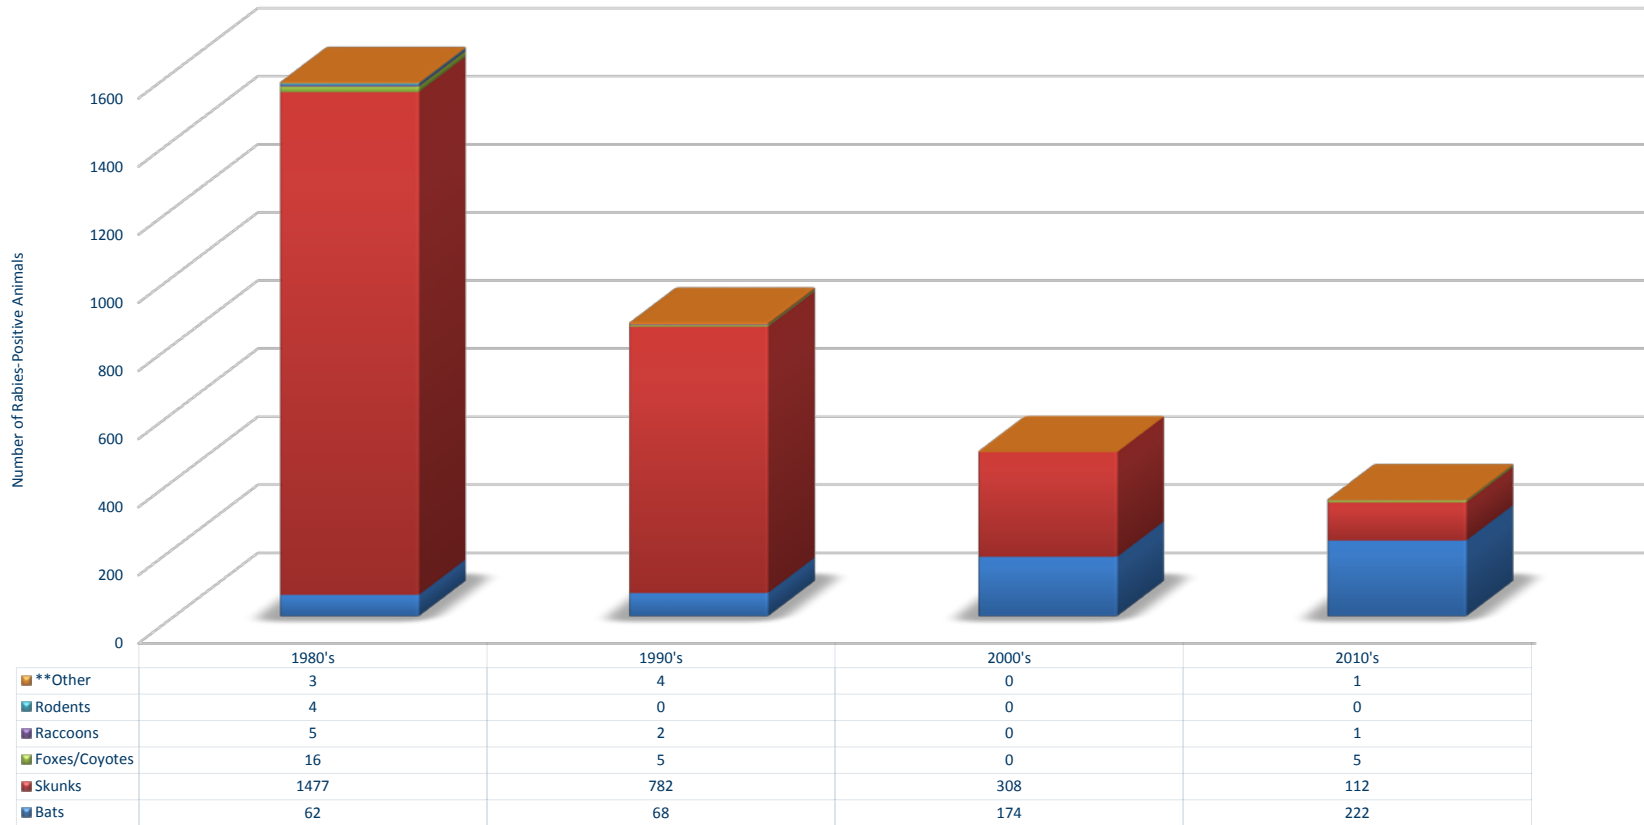

Rabies in Minnesota Wild Species (1975-Present*)

* 2018 Results current as of 6/6/2018

* Refer to table "Laboratory Confirmed Rabies by Species (1975-Present*)"

** Species include: Badgers (2 - 1976, 1999); Beaver (1 - 1988); Llama (1 - 1991); Opossums (2 - 1995, 1999); Rabbit (1 - 1980); Wolf (1 - 1987) & Deer (1 - 2012)