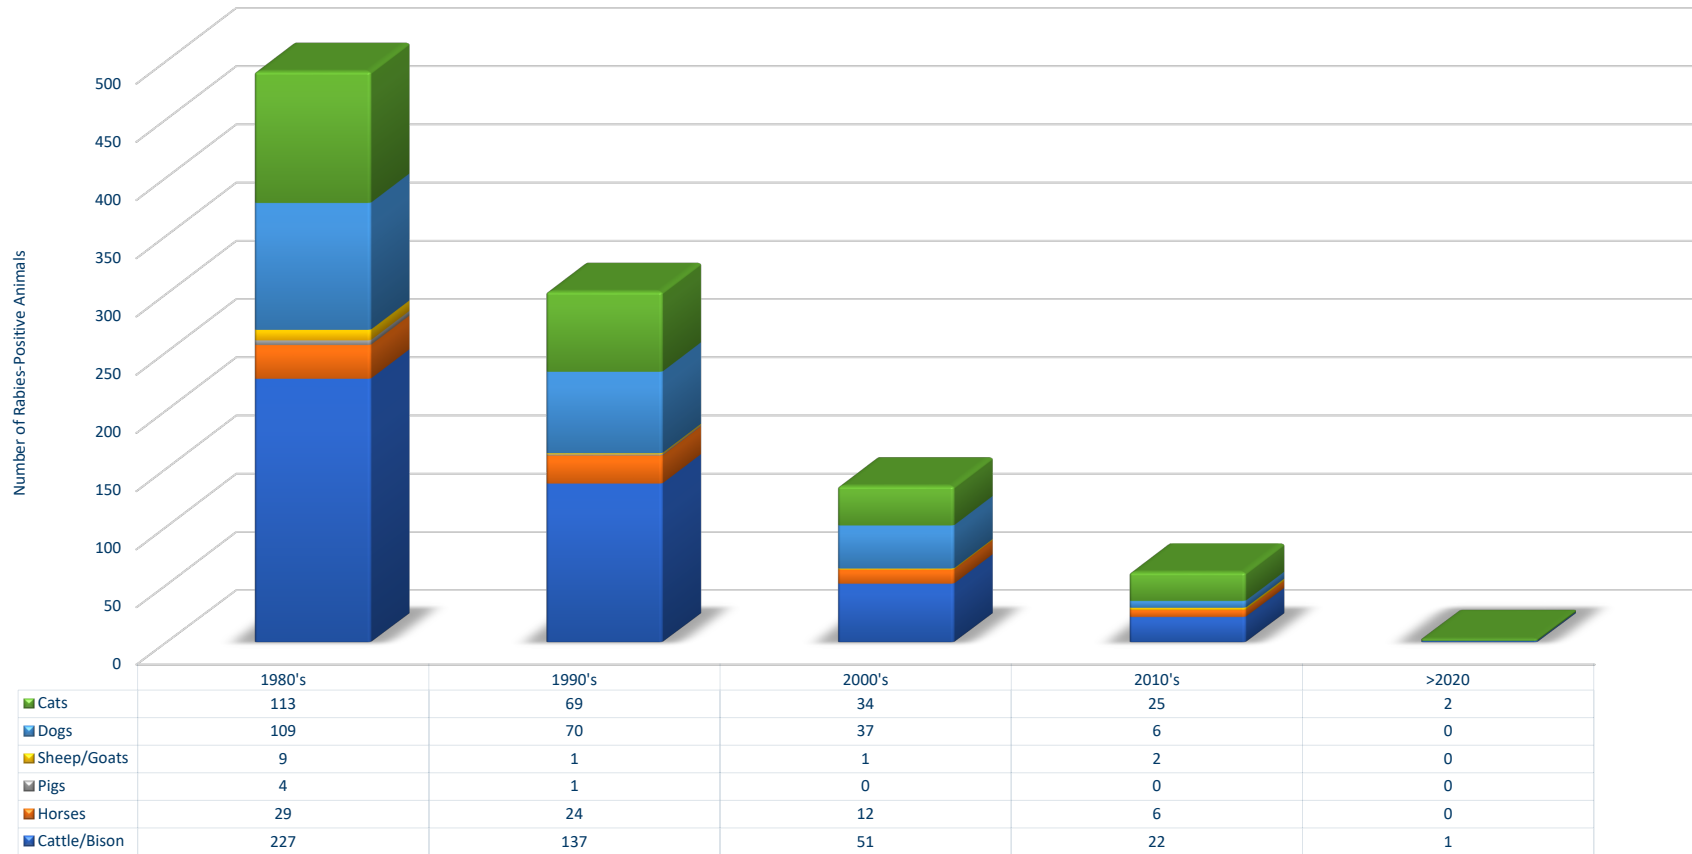

### Rabies in Minnesota Domestic Species (1975-Present\*)

\* 2021 Results current as of 12/31/2021