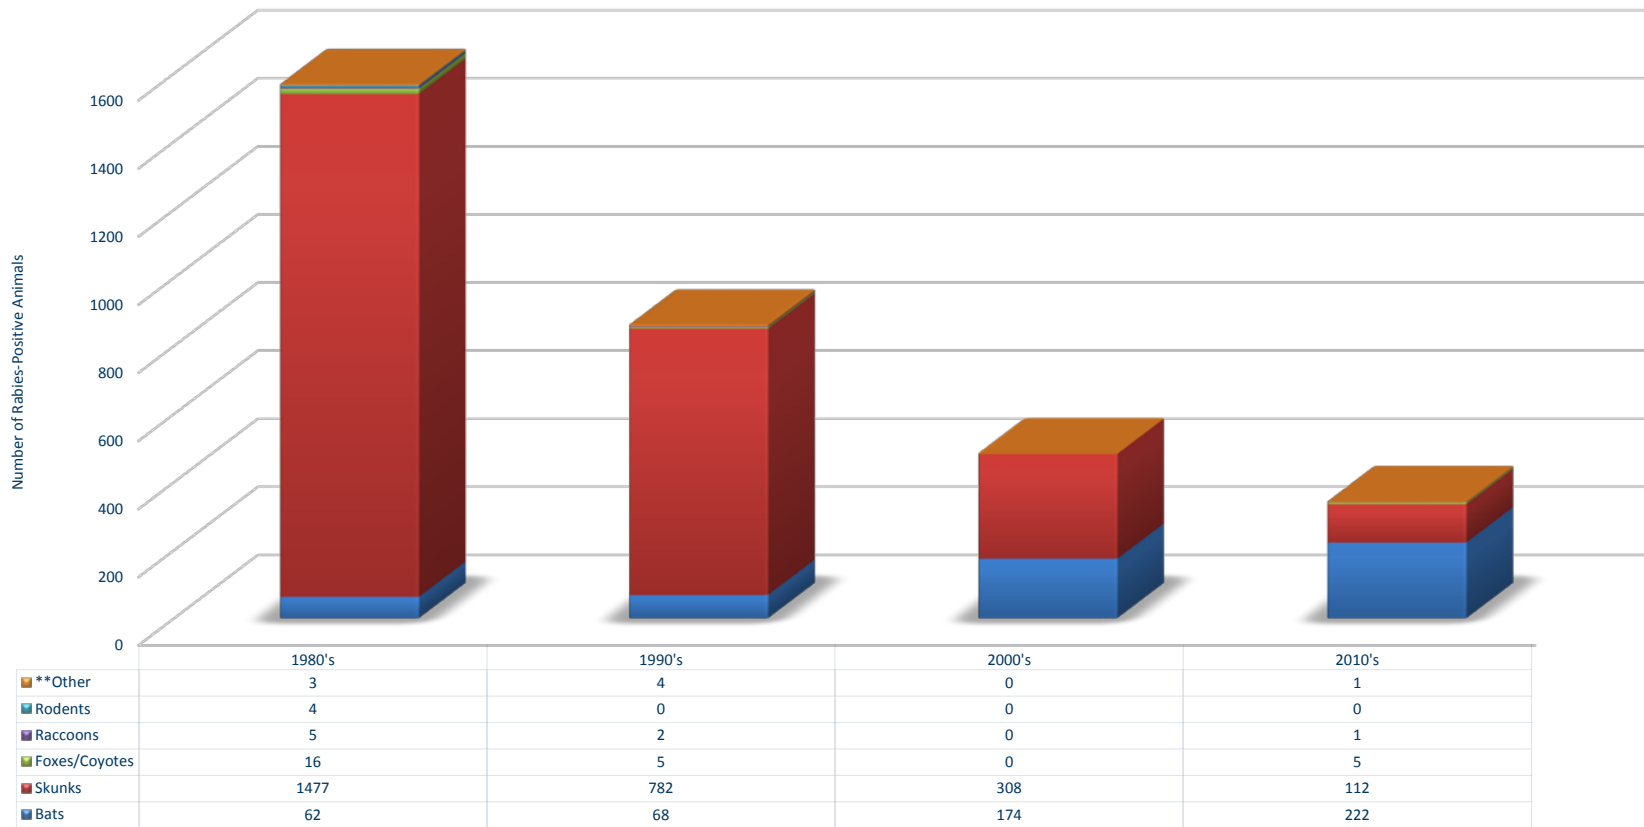

Rabies in Minnesota Wild Species (1975-Present*)

* 2018 Results current as of 7/12/2018

* Refer to table "Laboratory Confirmed Rabies by Species (1975-Present*)"

** Species include: Badgers (2 - 1976, 1999); Beaver (1 - 1988); Llama (1 - 1991); Opossums (2 - 1995, 1999); Rabbit (1 - 1980); Wolf (1 - 1987) & Deer (1 - 2012)