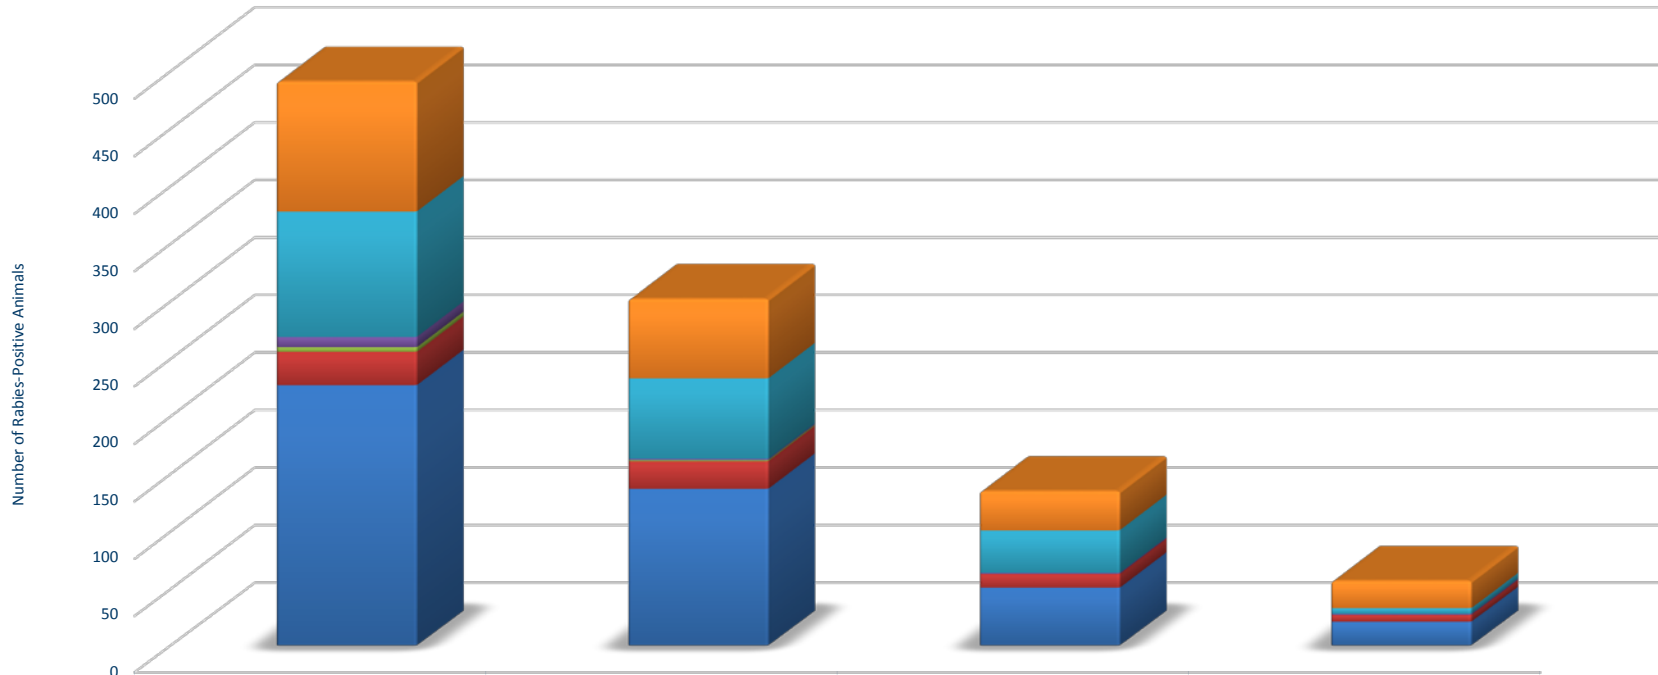

Rabies in Minnesota Domestic Species (1975-Present*)

	1980's	1990's	2000's	2010's
Cats	113	69	34	24
Dogs	109	70	37	5
Sheep/Goats	9	1	1	1
Pigs	4	1	0	0
Horses	29	24	12	6
Cattle/Bison	227	137	51	21

* 2018 Results current as of 7/12/2018

* Refer to table "Laboratory Confirmed Rabies by Species (1975-Present*)"