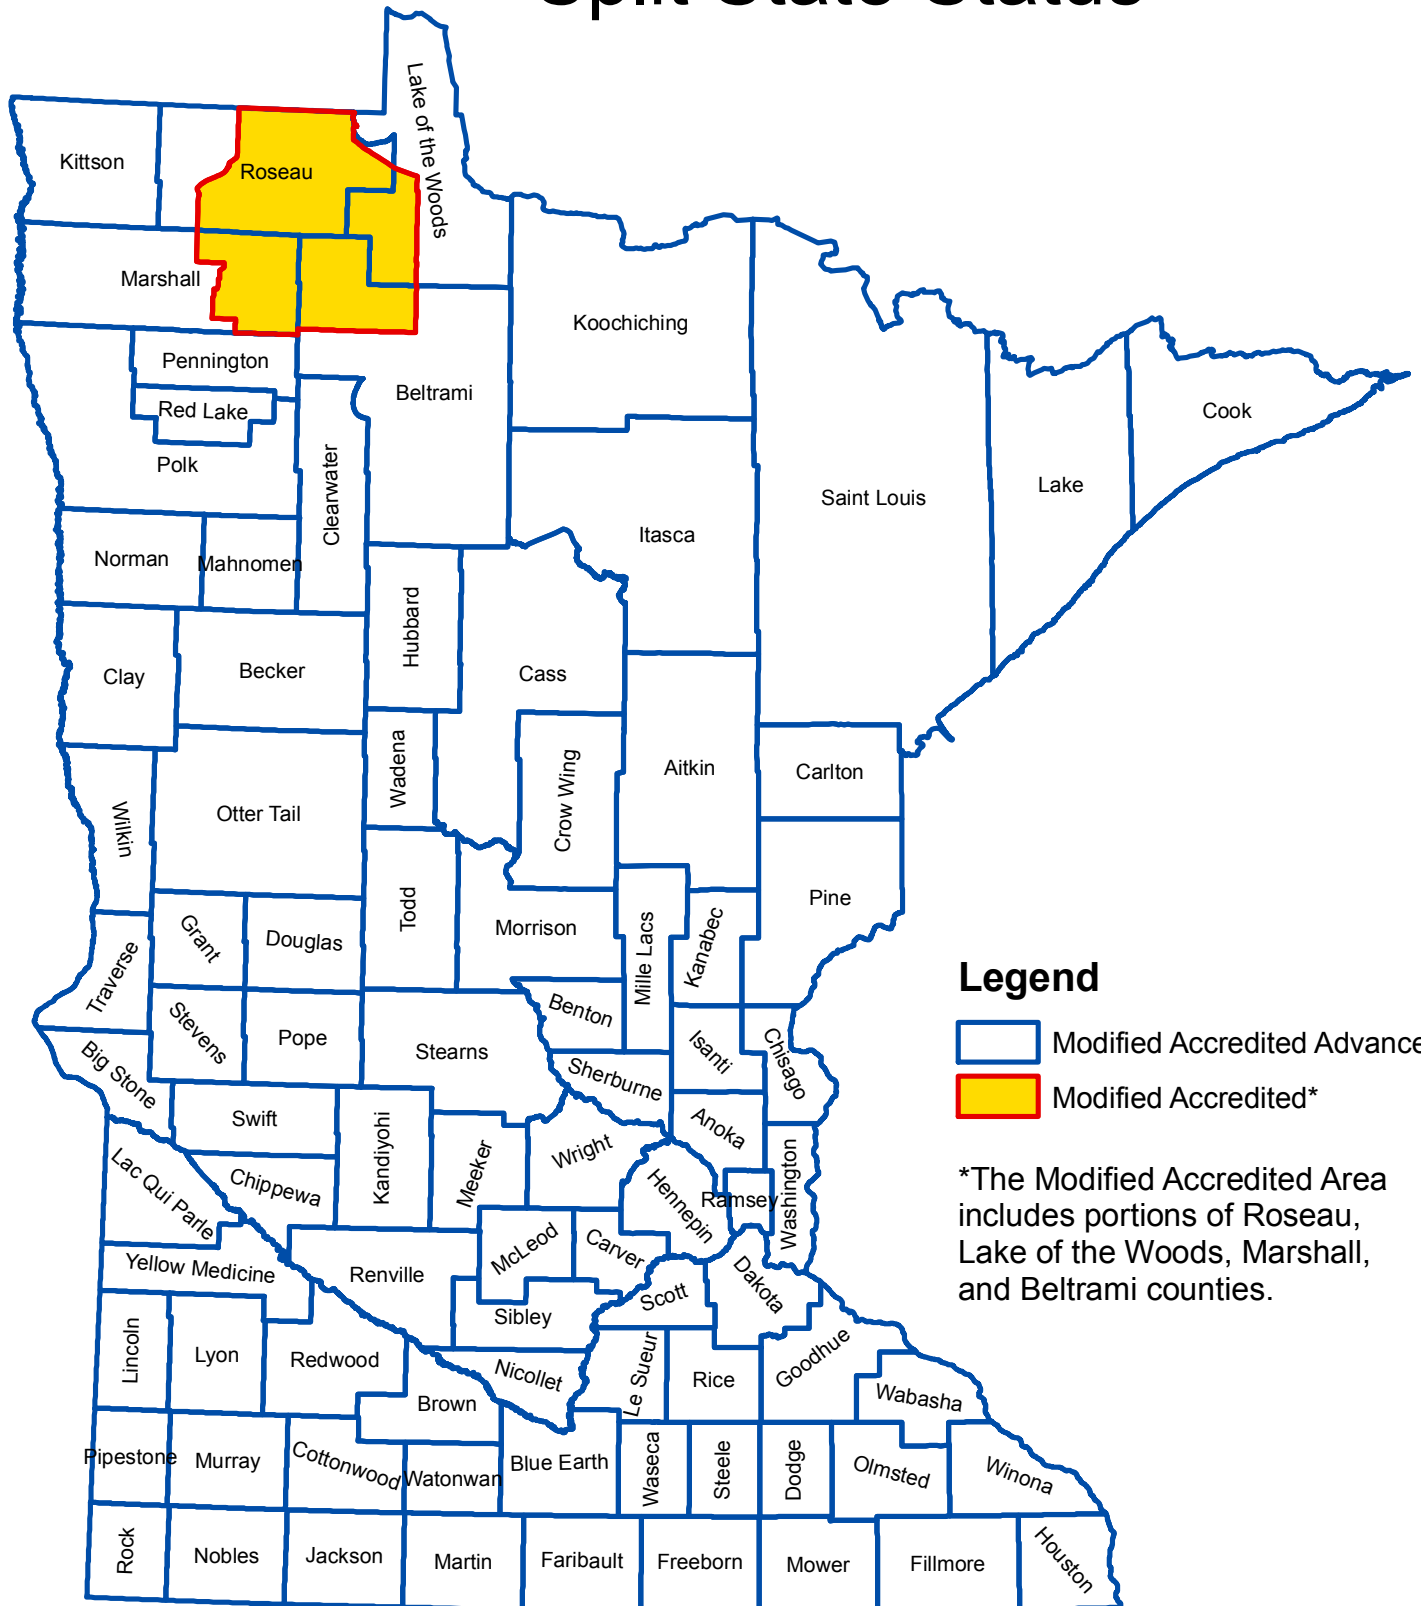

# Minnesota Bovine Tuberculosis Split State Status

## Legend

- Modified Accredited Advanced
- Modified Accredited\*

\*The Modified Accredited Area includes portions of Roseau, Lake of the Woods, Marshall, and Beltrami counties.