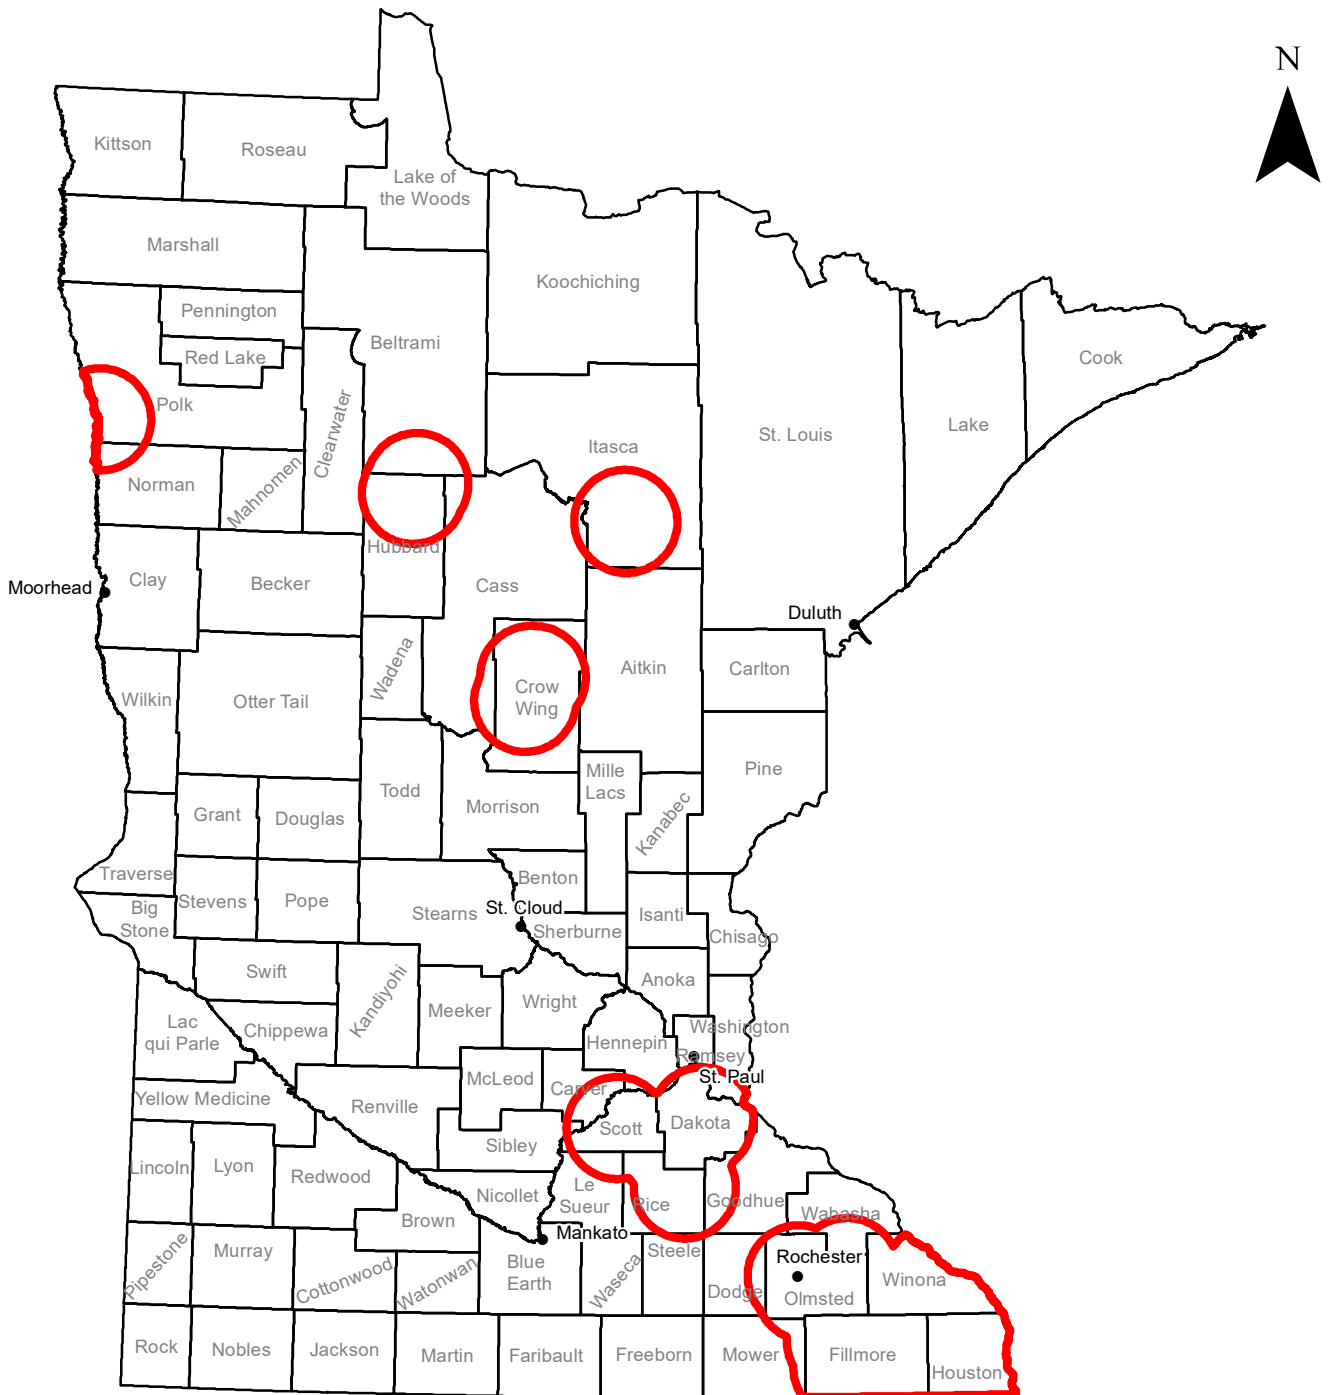

Board of Animal Health CWD Endemic Area

Legend

• Major Cities

□ BAH CWD Endemic Area - 07/2023

mi MINNESOTA
BOARD OF ANIMAL HEALTH

0 30 60 120 Miles